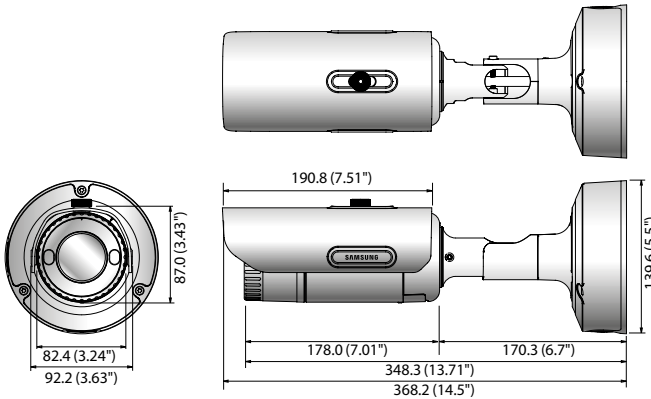

## Key Features

- Max. 12megapixel (4000 x 3000) resolution
- Max. 20fps@12M, Max.30fps@8M
- 0.3Lux@F1.6 (Color), 0Lux (B/W : IR LED on)
- 4.5 ~ 10mm (2.2x) motorized varifocal lens
- H.265, H.264, MJPEG support
- Day & Night (ICR), WDR (120dB), Simple focus, P-Iris
- Motion detection, Defocus detection, Tampering
- SD/SDHC/SDXC memory slot (Max, 128GB), NAS, Local PC support
- Hallway view (Rotate 90° / 270°)
- WiseStream support, Digital auto tracking
- IP66, IK10, Bi-directional audio support

## Dimensions

Unit : mm (inch)