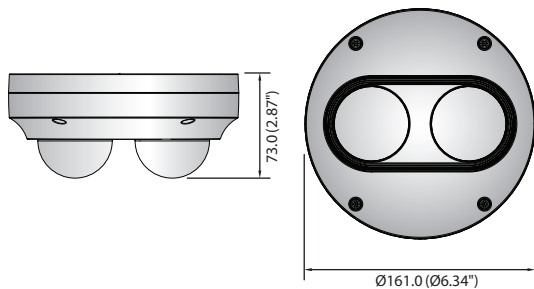

PNM-7000VD

2M Multi-Directional Camera

Key Features

- 2ea x 1920 x 1080 resolution
- Max. 60fps@2M (H.265 / H.264)
- H.265, H.264, MJPEG codec supported
- Day & Night, WDR (150dB)
- Loitering, Directional detection, Fog detection, Motion detection, Tampering
- SD/SDHC/SDXC memory 2 slots (each camera), WiseStreamII Support

Dimensions

Unit : mm (inch)

Lens (Optional)

SLA-2M2400D SLA-2M2800D SLA-2M3600D SLA-2M6000D

Accessories (Optional)

SBP-300LM SBP-300CM SBP-300WM SBP-300WM1 SBP-300PM SBP-300KM SBP-300HM6 SBV-158G

PNM-7000VD