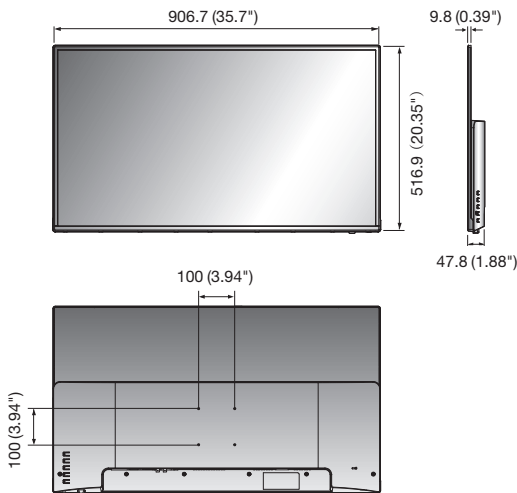

Dimensions

Unit : mm (inch)

SMT-4033

DISPLAY			
Screen Size	39.5"		
Max. Resolution	1,920 x 1,080		
Brightness	350cd/m²		
Contrast Ratio	5,000 : 1		
Aspect Ratio	16 : 9		
Viewing Angle (H/V)	178° / 178°		
Display Color	16.7million		
Response Time	9.5ms		
Video System	NTSC / PAL		
Panel Life	30,000hours		
Filter Type	3D combfilter		
INTERFACE			
Video	Connector	VGA, DVI, HDMI, BNC (CVBS, Through Out)	
	Connector	Analogue D-sub (15 pin), DVI-D	
	Input Signal	0.7Vpp ±5%	
RGB / DVI	Available Format	640 x 480@60Hz/72Hz/75Hz (VGA), 800 x 600@56Hz/60Hz/72Hz/75Hz (SVGA), 1,024 x 768@60Hz/70Hz/75Hz (XGA), 1,152 x 864@75Hz, 1,280 x 720@60Hz, 1,280 x 800@60Hz, 1,280 x 1,024@60Hz/75Hz (SXGA), 1,360 x 768@60Hz, 1,440 x 900@60Hz, 1,600 x 900@60Hz, 1,680 x 1,050@60Hz, 1,920 x 1,080@60Hz	
		Connector	HDMI
HDMI	Available Format	640 x 480p@60Hz, 720 x 480p@60Hz, 720 x 576p@50Hz, 1,280 x 720p@50Hz/60Hz, 1,920 x 1,080@60Hz, 1,920 x 1,080p@60Hz	
		Connector	3.5mm Mini phone jack
Audio	Output Signal	Loop-through line level (PC only), Speakers : 2 x 2W	
		Application Support	Remote controller
ON SCREEN DISPLAY			
Functions	VESA™ DPM Compatible		
Language	Chinese (Simplified), English, French, German, Spanish, Dutch, Russian, Arabic		
GENERAL			
Electrical	Input Voltage	100 ~ 240V AC (50/60Hz)	
	Power Consumption	< 60W	
Environmental	Operating Temperature	0°C ~ +40°C (+32°F ~ +104°F)	
	Operating Humidity	10% ~ 80% (Non-condensing)	
Mechanical	Dimensions without Stand (WxHxD)	906.7 x 516.9 x 47.8mm (35.7" x 20.35" x 1.88")	
	Bezel Size	Top 13.66mm (0.54") / Bottom 17.66mm (0.7")	
	Cabinet Color	Black	
	VESA Mounts Interface	100 x 100mm (3.94" x 3.94")	
Accessory	STAND		

* The latest product information / specification can be found at hanwha-security.com

* Design and specifications are subject to change without notice.