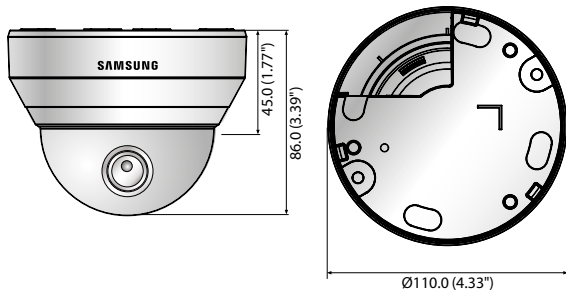

## Key Features

- Max. 4M resolution
- Built-in 2.8mm fixed lens (QND-7010R)  
3.6mm fixed lens (QND-7020R)  
6mm fixed lens (QND-7030R)
- Max. 20fps@4M, Max. 30fps@under 2M (H.265/H.264)
- H.265, H.264, MJPEG codec supported, Multiple streaming
- Motion detection, Tampering, Defocus detection
- micro SD (128GB) memory slot, PoE / 12V DC
- IR viewable length 20m, IK08
- Hallway view, WiseStream support
- LDC support (Lens Distortion Correction)

## Dimensions

Unit: mm (inch)