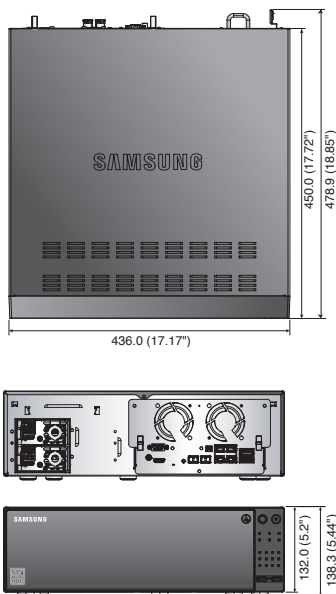

Dimensions

Unit : mm (inch)

PRN-4011