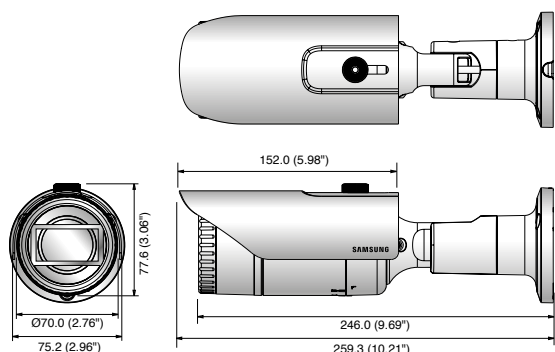

Dimensions

Unit: mm (inch)

Accessories (Optional)

SBO-100B1

SBP-302PM

QNO-7080R	
VIDEO	
Imaging Device	1/3" 4M CMOS
Total Pixels	2,720(H) x 1,536(V)
Effective Pixels	2,688(H) x 1,520(V)
Scanning System	Progressive
Min. Illumination	Color: 0.15Lux (30IRE), B/W: 0Lux (IR LED on)
LENS	
Focal Length (Zoom Ratio)	2.8 ~ 12mm (4.3x) motorized varifocal
Max. Aperture Ratio	F1.4
Angular Field of View	H: 109.7° ~ 26.0° / V: 60.8° ~ 15.2° / D: 131.3° ~ 30.1°
Min. Object Distance	0.5m (1.64ft)
Focus Control	Simple focus (Motorized V/F) / Manual, Remote control via network
Lens Type	DC auto iris
Mount Type	Board type
OPERATIONAL	
IRViewable Length	30m (98.43ft)
Camera Title	Off / On (Displayed up to 20 characters per line) - W/W : English / Numeric / Special characters - China : English / Numeric / Special / Chinese characters - Common : Multi-line (Max. 5), Color (Grey / Green / Red / Blue / Black / White), Transparency, Auto scale by resolution
Day & Night	True Day & Night
Backlight Compensation	Off / BLC / WDR
Wide Dynamic Range	120dB
Digital Noise Reduction	SSNR (Off / On)
Motion Detection	Off / On (4ea polygonal zones)
Privacy Masking	Off / On (sea rectangular zones)
Gain Control	Off / Low / Middle / High
White Balance	ATW / AWC / Manual / Indoor / Outdoor
LDC (Lens Distortion Correction)	Off / On (5 levels with min / max)
Electronic Shutter Speed	Minimum / Maximum / Anti flicker
Flip / Mirror	Flip / Mirror / Hallway view
Intelligent Video Analytics	Motion detection with metadata, Tampering, Defocus detection
Alarm I/O	Input 1 / Output 1
Alarm Triggers	Motion detection, Tampering detection, SD card error, NAS error, Alarm input, Defocus detection
Alarm Events	File upload via FTP and E-mail, Local storage recording at event, Notification via E-mail, External output
Pixel Counter	Support (Plug-in viewer only)
NETWORK	
Ethernet	RJ-45 (10/100BASE-T)
Video Compression Format	H.265, H.264, MJPEG
Resolution	2592 x 1520, 2560 x 1440 (16:9), 2304 x 1296, 1920 x 1080, 1280 x 1024, 1280 x 960, 1280 x 720, 1024 x 768, 800 x 600, 800 x 450, 720 x 576, 720 x 480, 640 x 360, 320 x 240
Max. Framerate	H.265/H.264: Max. 20fps at 4M, Max. 30fps at 2M all resolutions, MJPEG: Max. 15fps
Smart Codec	WiseStream
Video Quality Adjustment	H.265/H.264: Target bitrate level control, MJPEG: Quality level control
Bitrate Control Method	H.265/H.264: CBR or VBR, MJPEG: VBR
Streaming Capability	Multiple streaming (Up to 3 profiles)
Audio I/O	Line in
Audio Compression Format	G.711 u-law / G.726 selectable G.726 (ADPCM) 8KHz, G.711 8KHz, G.726: 16Kbps, 24Kbps, 32Kbps, 40Kbps
Audio Communication	Uni-directional audio
IP	IPv4, IPv6
Protocol	TCP/IP, UDP/IP, RTP (UDP), RTP (TCP), RTCP, RTSP, NTP, HTTP, HTTPS, SSL/TLS, DHCP, PPPoE, FTP, SMTP, ICMP, IGMP, SNMPv1/v2c/v3 (MIB-2), ARP, DNS, DDNS, QoS, PIM-SM, UPnP, Bonjour
Security	HTTPS (SSL) login authentication, Digest login authentication IP address filtering, User access log, 802.1x authentication
Streaming Method	Unicast / Multicast
Max. User Access	6 users at unicast mode
Storage	micro SD/SDHC/SDXC max. 128G, NAS - Motion images recorded in the SD memory card can be downloaded - Manual recording at local PC
Application Programming Interface	ONVIF Profile S/G, SUNAPI (HTTP API)
Webpage Language	English, Korean, Chinese, French, Italian, Spanish, German, Japanese, Russian, Swedish, Portuguese, Czech, Polish, Turkish, Dutch, Hungary, Greek
Web Viewer	Supported OS: Windows 7, 8.1, 10, Mac OS X 10.9, 10.10, 10.11 Plug-in free Webviewer - Supported Browser: Google Chrome 47, MS Edge 20 Plug-in Webviewer - Supported Browser: MS Explore 11, Mozilla Firefox 43, Apple Safari 9 * Mac OS X only
Central Management Software	SmartViewer
ENVIRONMENTAL	
Operating Temperature / Humidity	-30°C ~ +55°C (-22°F ~ +131°F) / Less than 90% RH * Start up should be done at above -20°C (-4°F)
Storage Temperature / Humidity	-30°C ~ +60°C (-22°F ~ +140°F) / Less than 90% RH
Ingress Protection	IP66
Vandal Resistance	IK10
ELECTRICAL	
Input Voltage / Current	PoE (IEEE802.3af, Class3) / 12V DC
Power Consumption	Max. 8W (PoE), Max. 7W (12V DC)
MECHANICAL	
Color / Material	Dark gray / Metal
Dimensions (WxH)	$\varnothing 70.0 \times 246.0$ mm ($\varnothing 2.76" \times 9.69"$) (Without sunshield)
Weight	750g (1.65 lb)