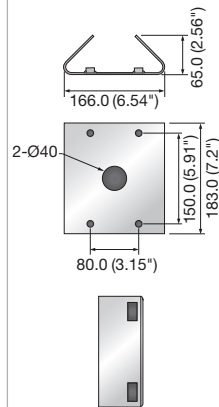

PTZ/Dome Mounts

							
	SBP-300CM	SBP-300LM	SBP-300PM	SBP-300KM	SBP-300HM1	SBP-301HM2	SBP-301HM3
Materials	Aluminum + SECC	Aluminum + SECC	SECC	SECC	Aluminum	Aluminum	Aluminum
Dimensions (WxHxD)	Ø130.0 x 305.5mm (Ø5.12" x 12.03")	297.0 x 897.0 x 668.0mm (11.69" x 35.31" x 26.3")	166.0 x 183.0 x 65.0mm (6.54" x 7.2" x 2.56")	115.0 x 183.0 x 100.0mm (4.53" x 7.2" x 3.94")	Ø178.0 x 53.0mm (Ø7.01" x 2.09")	Ø144.0 x 51.0mm (Ø5.67" x 2.01")	Ø155.4 x 55.0mm (Ø6.12" x 2.17")
Pipe Thread	1 1/2" PF	1 1/2" PF	N/A	N/A	N/A	N/A	N/A
Weight	700g (1.54 lb)	3.5Kg (7.72 lb)	1.4Kg (3.09 lb)	2.2Kg (4.85 lb)	500g (1.1 lb)	500g (1.1 lb)	500g (1.1 lb)
Color	Ivory	Ivory	Ivory	Ivory	Ivory	Ivory	Ivory
Applicable Model	SCP-3430H/3371H SCP-3370TH/3370H SCP-3250H/3120VH SCP-2430H/2373H/2371H SCP-2370TH/2370H SCP-2370RH/2330H SCP-2273H/2271H SCP-2270H/2250H SNP-6321H/6320H/6201H SNP-6200RH/6200H SNP-5430H/5321H SNP-5300H/5200H SNP-3371TH/3371H SNP-3302H/3120VH	SCP-3430H/3371H SCP-3370TH/3370H SCP-3250H/3120VH SCP-2430H/2373H/2371H SCP-2370TH/2370H SCP-2370RH/2330H SCP-2273H/2271H SCP-2270H/2250H SNP-6321H/6320H/6201H SNP-6200RH/6200H SNP-5430H/5321H SNP-5300H/5200H SNP-3371TH/3371H SNP-3302H/3120VH	SBP-300WM1 SBP-300WM SBP-300B	SBP-300WM1 SBP-300WM SBP-300B	SCP-3430/3370 SCP-3250/3120 SCP-2430/2370 SCP-2330 SCP-2270/2250/2120 SNP-6200 SNP-5200 SNP-3371/3302/3120 SBP-300WM1/300WM SBP-300CM/300LM	SCD-6081R/6080 SCV-5083R/5083/5082 SCV-3083/3082/3081 SCV-2082R/2081R/2081 SND-7084R/7084/7082 SND-6084R/6084/6083 SND-5084R/5084/5083 SND-5080 SND-3082 SNV-1080R/1080 SBP-300WM1/300WM SBP-300CM/300LM	SCP-3371/2373/2273 SCP-2371/2271 SCV-3120/3080/2120 SCV-2080R/2080/2060 SNP-6321/6320/6201 SNP-5430/5321/5300 SNV-7082/7080R/7080 SNV-5080 SNV-3120/3082 SBP-300WM1/300WM SBP-300CM/300LM

* The latest product information / specification can be found at www.samsungsecurity.com

Dimensions

Unit : mm (inch)

SBP-300CM

SBP-300LM

SBP-300PM

SBP-300KM

SBP-300HM1