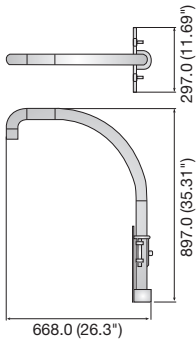

PTZ/Dome Mounts

							
	SBP-300CM	SBP-300LM	SBP-300PM	SBP-300KM	SBP-300HM1	SBP-301HM2	SBP-301HM3
Materials	Aluminum + SECC	Aluminum + SECC	SECC	SECC	Aluminum	Aluminum	Aluminum
Dimensions (WxHxD)	Ø130.0 x 305.5mm (Ø5.12" x 12.03")	297.0 x 897.0 x 668.0mm (11.69" x 35.31" x 26.3")	166.0 x 183.0 x 65.0mm (6.54" x 7.2" x 2.56")	115.0 x 183.0 x 100.0mm (4.53" x 7.2" x 3.94")	Ø178.0 x 53.0mm (Ø7.01" x 2.09")	Ø144.0 x 51.0mm (Ø5.67" x 2.01")	Ø155.4 x 55.0mm (Ø6.12" x 2.17")
Pipe Thread	1 1/2" PF	1 1/2" PF	N/A	N/A	N/A	N/A	N/A
Weight	700g (1.54 lb)	3.5Kg (7.72 lb)	1.4Kg (3.09 lb)	2.2Kg (4.85 lb)	500g (1.1 lb)	500g (1.1 lb)	500g (1.1 lb)
Color	Ivory	Ivory	Ivory	Ivory	Ivory	Ivory	Ivory
Applicable Model	SCP-3430H/3371H SCP-3370TH/3370H SCP-3250H/3120VH SCP-2430H/2373H/2371H SCP-2370TH/2370H SCP-2370RH/2330H SCP-2273H/2271H SCP-2270H/2250H SNP-6321H/6320H/6201H SNP-6200RH/6200H SNP-5430H/5321H SNP-5300H/5200H SNP-3371TH/3371H SNP-3302H/3120VH	SCP-3430H/3371H SCP-3370TH/3370H SCP-3250H/3120VH SCP-2430H/2373H/2371H SCP-2370TH/2370H SCP-2370RH/2330H SCP-2273H/2271H SCP-2270H/2250H SNP-6321H/6320H/6201H SNP-6200RH/6200H SNP-5430H/5321H SNP-5300H/5200H SNP-3371TH/3371H SNP-3302H/3120VH	SBP-300WM1 SBP-300WM SBP-300B	SBP-300WM1 SBP-300WM SBP-300B	SCP-3430/3370 SCP-3250/3120 SCP-2430/2370 SCP-2330 SCP-2270/2250/2120 SNP-6200 SNP-5200 SNP-3371/3302/3120 SBP-300WM1/300WM SBP-300CM/300LM	SCD-6081R/6080 SCV-5083R/5083/5082 SCV-3083/3082/3081 SCV-2082R/2081R/2081 SND-7084R/7084/7082 SND-6084R/6084/6083 SND-5084R/5084/5083 SND-5080 SND-3082 SNV-1080R/1080 SBP-300WM1/300WM SBP-300CM/300LM	SCP-3371/2373/2273 SCP-2371/2271 SCV-3120/3080/2120 SCV-2080R/2080/2060 SNP-6321/6320/6201 SNP-5430/5321/5300 SNV-7082/7080R/7080 SNV-5080 SNV-3120/3082 SBP-300WM1/300WM SBP-300CM/300LM

* The latest product information / specification can be found at www.samsungsecurity.com

Dimensions

Unit : mm (inch)

SBP-300CM

SBP-300LM

SBP-300PM

SBP-300KM

SBP-300HM1