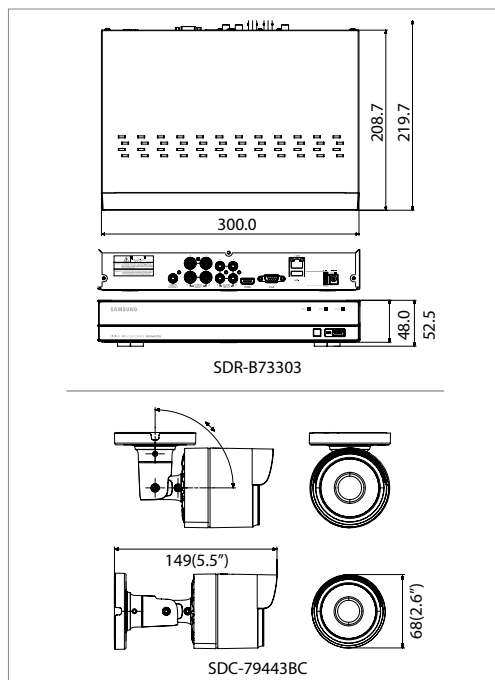

Dimensions

Unit:mm(inch)

SDR-B73303N1T (Recorder)

Video	Video Input	BNC x 4ch
Recording	Codec	H.264
	Live Frame Rate	Max. 120fps@1080p
	Recording Frame Rate	Max. 60fps@1080p
	Playback Frame Rate	Max. 60fps@1080p
	Mode	Manual, Schedule, Event (Motion)
Search & Playback	Video Search Mode	Date/Time, Event
Network	Max. Remote Users	20
Alarm	Alarm Notification	via E-mail
Remote Monitoring	Viewing Software	App (Android/iOS), Webviewer (PC/Mac)
	Monitoring Setup	QR code scan (mobile), DDNS (PC/Mac, Web)
Storage	Backup Storage	USB, dropbox
	HDD (Surveillance grade)	1TB equipped (Compatible up to 6TB)
Interface	Display Out	HDMI, D-Sub
	Audio In/Out (RCA)	In x 4ch, Out x 1ch (G.711)
	Motion Detection Zones	Up to 4 areas
	Privacy Mask	Up to 4 areas
	Operating Temperature / Humidity	+32°F ~ +104°F (0°C~40°C) / 20% to 85% RH
Electrical	Power Consumption	8W (DC 12V)
Mechanical	Dimension (W x H x D)	W11.81" x H2.07" x D8.65" (300 x 52.5 x 219.7mm)
	Weight	3.17lb (1.44kg)
OSD Language	OSD Language Support	English, French, Spanish, Portuguese, German

SDC-79443BC (Camera)

Video	Resolution	1920 x 1080 (1080p)
	Min. Illumination	0Lux (IR-LED On)
	Camera Output	BNC
Lens	Max. Aperture Ratio	F2.1
	Field of View	Diagonal 105° / Horizontal 88° / Vertical 46°
Operational	Wide Dynamic Range	N/A
	Digital Noise Reduction	3D DNR
	Flickerless	Auto
	Night Vision	82ft. (25m) in total darkness/ 130ft. (40m) in ambient lighting)
	Day & Night	Auto (True D&N)
Environmental	Operating Temperature / Humidity	+22° ~ +122°F (-30°C~ +50°C)/ Less than 90% RH
	Weather Resistance & IP Rating	Indoor & Outdoor Use; IP 66 Rating
Electrical	Power Consumption	4W (DC 12V)
Mechanical	Dimension (Ø x D)	2.68" x 5.87" (Ø68 x 149mm)
	Weight	0.70lb (0.32kg)