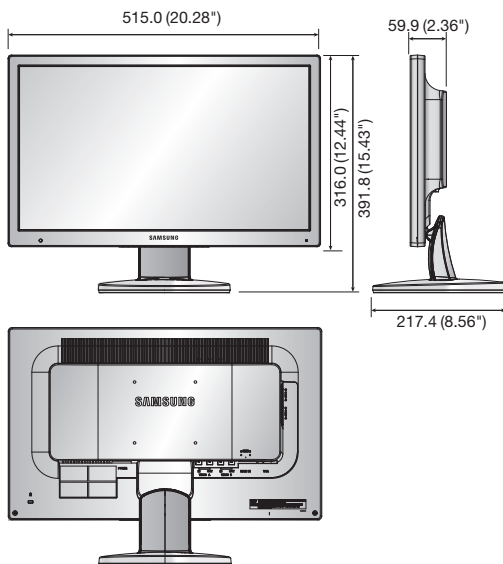

SMT-2233

22" Wide LED Monitor

Key Features

- Support up to 1,920 x 1,080 resolution
- High contrast ratio 1,000 : 1
- Fast response time 5ms
- Video input : HDMI, VGA, BNC

Dimensions

Unit : mm (inch)

SMT-2233

DISPLAY		
Type	LED	
Screen Size	22"	
Max. Resolution	1,920 x 1,080	
Brightness	250cd/m ²	
Contrast Ratio	1,000 : 1	
Aspect Ratio	16 : 9	
Viewing Angle (H/V)	170° / 160°	
Display Color	16.7million	
Response Time	5ms	
Video System	NTSC / PAL	
Panel Life	30,000 hours	
Filter Type	3D combfilter	
INTERFACE		
Video	Connector	BNC type (2 in / 2 out)
	Connector	1 Analog RGB 15-pin D-sub
	Input Signal	0.7Vpp ±5%
VGA	Available Format	720 x 400@70Hz
		640 x 480@60Hz/72Hz/75Hz (VGA)
		800 x 600@56Hz/60Hz/72Hz/75Hz (SVGA)
		1,024 x 768@60Hz/70Hz/75Hz (XGA)
		1,152 x 864@75Hz
		1,280 x 960@60Hz
		1,280 x 1,024@60Hz/75Hz (SXGA)
		1,280 x 720@60Hz
HDMI	Connector	1 HDMI input (Type A connector)
	Available Format	640 x 480p@60Hz, 720 x 480i@60Hz, 720 x 480p@60Hz 720 x 576i@50Hz, 720 x 576p@50Hz, 1,280 x 720p@50Hz/60Hz 1,920 x 1,080i@50Hz/60Hz, 1,920 x 1,080p@50Hz/60Hz
Audio	Connector	2 RCA type (2 Stereo inputs)
	Output Signal	Speakers : 2 x 1W
Application Support	Remote controller	
ON SCREEN DISPLAY		
Functions	VESA™ DPM compatible	
Language	English, Spanish, French, German, Italian, Portuguese, Russian, Swedish, Turkish, Thai, Chinese, Japanese, Korean, Dutch, Danish, Arabic	
GENERAL		
Electrical	Input Voltage	100 ~ 240V AC (50/60Hz)
	Power Consumption	Max. 24W
Environmental	Operating Temperature	0 ~ +40°C (+32°F ~ +104°F)
	Operating Humidity	20% ~ 90% (Non-condensing)
Mechanical	Dimensions with Stand (WxHxD)	515.0 x 391.8 x 217.4mm (20.28" x 15.43" x 8.56")
	Dimensions without Stand (WxHxD)	515.0 x 316.0 x 59.9mm (20.28" x 12.44" x 2.36")
	Weight	5.18Kg (11.42 lb)
	Protection Glass	Yes
	Cabinet Color	Black
Wall Mounts	Optional	
VESA Mounts Interface	100 x 100mm (3.94" x 3.94")	