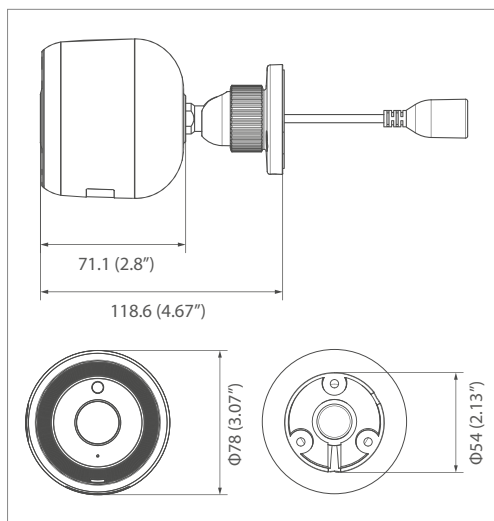

SmartCam Full HD PoE

SNH-V6430BNH

Product Features

- 1080p Full HD Streaming and Recording
- Weather-resistant Housing (outdoor)
- Easy installation with PoE adapter
- 130° Ultra-Wide Angle Lens
- Night Vision to 50ft (15m)
- Versatile for indoor, outdoor (optional accessory kit for indoor)

Contents

- Camera
- Power Adapter
- Screw & Anchor (3-set)
- LAN Cable (33ft/10m)
- Quick Start Guide
- Warranty Card

Dimensions

Unit:mm(inch)

SNH-V6430BN

Video	Imaging Device	1/3" 2M CMOS
	Effective Pixels	1944 (H) x 1092 (V)
	Scanning System	Progressive
	Low Light Performance	0.3Lux (color), 0Lux (black/white)
Lens	Focal Length	2.8mm
	Field of View	H: 113° V: 63° D: 130°
	Focus Control	Fixed Lens
Operational	IR LED	850nm
	Viewable Length	50ft (15m)
	Day & Night	True D/N (auto)
	Wide Dynamic Range	HDR
	Contrast Enhancement	Auto
	Digital Noise Reduction	Support (2D+3D Noise Filter)
	Lens Distortion Correction	Support (Camera level)
	Motion Detection	Off / On
	Audio Detection	Off / On
	White Balance	Auto
	Digital Zoom	4x (mobile), 10x (web)
	Flip / Mirror	Off / On
Memory Slot	SDXC Memory Slot (max. 128GB)	
Network	Ethernet	RJ45
	Wireless	Wi-Fi 802.11 a/b/g/n/ac (Dual Band)
	Video Compression Format	H.264
	Resolution	1920x1080 / 1280x720 / 640x360
	Max. Framerate	H.264, 1920x1080 30FPS
	Audio I/O	Built-in Mic
	Audio Compression Format	G.711 u-law
	Security	HTTPS(SSL) Login Authentication, Digest Login Authentication
Environmental	Operating Temperature/Humidity	-22°~104°F (-30°~40°C) / Less than 90% RH
Electrical	Input Voltage / Current	PoE (802.3af, Class3)
	Power Consumption	6.7W
	Power Connector	RJ45 (PoE)
Mechanical	Color / Material	White / Plastic: SNH-V6430BN
	Dimension	Φ78mm × 71.1mm (Φ78mm × 118.6mm with bracket)
	Weight	271g

Key Features

1080p Full HD Streaming Video

Outdoor Ready (Weather Resistant)

Easy to Install with PoE Adapter

130° Ultra-Wide Angle Lens

Motion Zone Select

Night Vision

Wide Dynamic Range