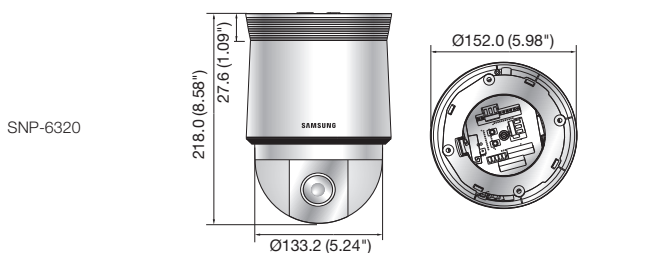

Dimensions

Unit : mm (inch)