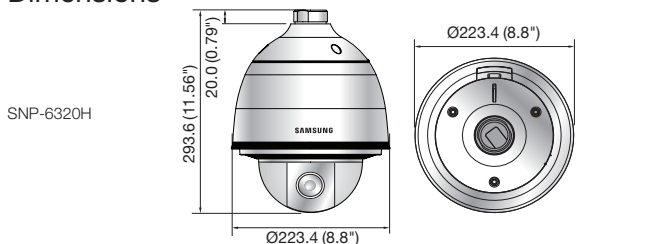

SNP-6320H/6320

2Megapixel Full HD 32x Network PTZ Dome Camera

SNP-6320H

SNP-6320

Key Features

- Max. 2M (1920 x 1080) resolution
- 16 : 9 Full HD (1080p) resolution support
- 4.44 ~ 142.6mm (32x) optical zoom, 16x digital zoom
- 0.2Lux@F1.6 (Color), 0.01Lux@F1.6 (B/W)
- H.264, MJPEG dual codec, Multiple streaming
- Day & Night (ICR), WDR (120dB)
- Auto tracking, Intelligent video analytics
- PoE+, SD/SDHC/SDXC memory slot, Bi-directional audio support
- IP66 / IK10 (SNP-6320H), IK10 (SNP-6320 + SHP-3701H only)

Dimensions

Unit : mm (inch)

Accessories (Optional)

* Data recorded on an SD memory card may be lost or damaged by data access during power-off, mechanical shock, memory card detachment, or other operations. Data loss or damage can also occur when a memory card reaches end of life, which varies according to operational conditions. No guarantee is given against damage (including passive damage).