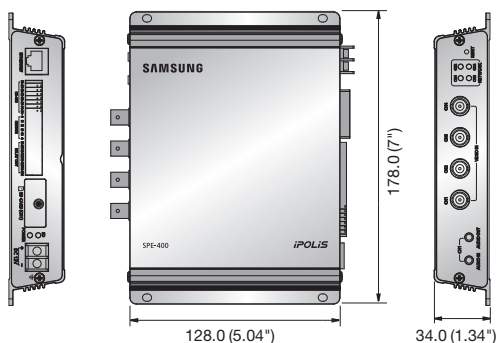

Dimensions

Unit : mm (inch)

	SPE-400N	SPE-400P
OPERATIONAL		
Video In	4 CVBS : 1.0 Vp-p / 75Ω composite, NTSC/PAL auto detection	
De-interlacing Filter	Built-in	
Event Trigger	Motion detection, Alarm input, Video loss	
Alarm I/O	Input 4ea / Output 4ea (Relay)	
Remote Control Interface	4ea RS-485 (Half duplex)	
RS-485 Protocol	Samsung-T/E, Pelco-P/D, Panasonic, Vicon, Honeywell, AD, GE, Bosch, Sungjin	
NETWORK		
Ethernet	RJ-45 (10/100/1000BASE-T)	
Video Compression Format	H.264, MPEG-4, MJPEG	
Resolution	704 x 480, 640 x 480, 352 x 240, 320 x 240	704 x 576, 640 x 480, 352 x 288, 320 x 240
Max. Framerate	30fps per channel	25fps per channel
Video Quality Adjustment	H.264, MPEG-4 : Compression level, Target bitrate level control MJPEG : Quality level control	
Bitrate Control Method	H.264, MPEG-4 : CBR or VBR, MJPEG : VBR	
Streaming Capability	Multiple streaming (Up to 10 profiles)	
Audio I/O	1ea line in / 1ea line out (1CH only)	
Audio Compression Format	G.711 u-law	
Audio Communication	Bi-directional audio	
IP	IPv4, IPv6	
Protocol	TCP/IP, UDP/IP, RTP(UDP), RTSP, NTP, HTTP, HTTPS, SSL, DHCP, PPPOE FTP, SMTP, ICMP, IGMP, SNMPV1/V2C/V3(MIB-2), ARP, DNS, DDNS	
Security	HTTPS(SSL) login authentication, Digest login authentication IP address filtering, User access log	
Streaming Method	Unicast / Multicast	
Max. User Access	10 users at unicast mode	
Memory Slot	SD/SDHC memory slot (CH1 only)	
ONVIF Conformance	Yes	
Web Viewer	Supported OS : Windows XP / VISTA / 7, MAC OS Supported Browser : Internet Explorer 7.0/8.0, Firefox, Google Chrome, Apple Safari	
Central Management Software	SmartViewer	
ENVIRONMENTAL		
Operating Temperature / Humidity	0°C ~ +40°C (+32°F ~ +104°F) / 20% ~ 80% RH	
ELECTRICAL		
Input Voltage / Current	12V DC	
Power Consumption	Max. 15W	
MECHANICAL		
Color / Material	Silver / Metal	
Dimensions (WxHxD)	128.0 x 34.0 x 178.0mm (5.04" x 1.34" x 7")	
Weight	562g (1.29 lb)	