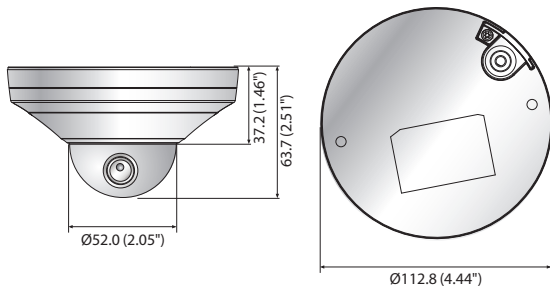

Dimensions

Unit : mm (inch)